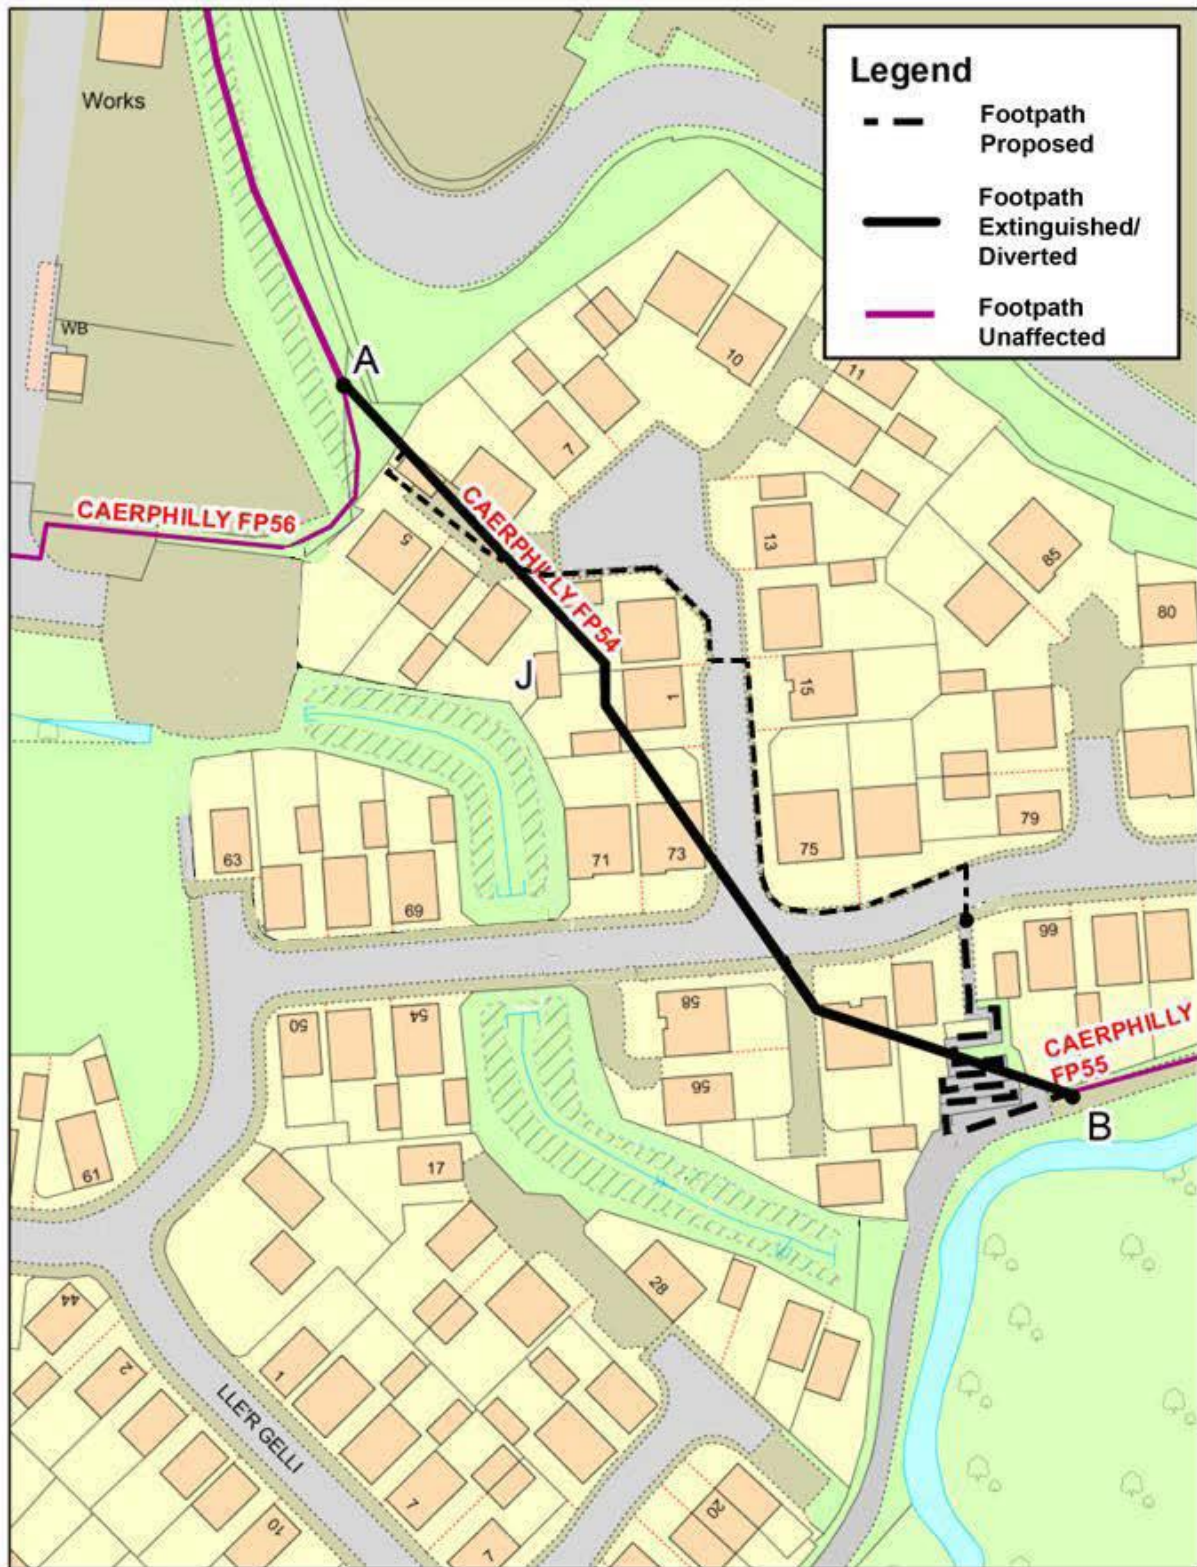

Caerphilly County Borough Council
Public Rights of Way

1:1,000

OS Products: © 100025372, 2019. MasterMap™, 1:10000, 1:25000, 1:50000, 1:250000,
Image Layers: © 2006 produced by COWI A/S for
the Welsh Assembly Government's Department for Environment, Planning and Countryside.
© GeoInformation Group 1948, 2001, 2004-5,
© The Standing Conference on Regional Policy in South Wales (1991),
© BlomPictometry 2008.